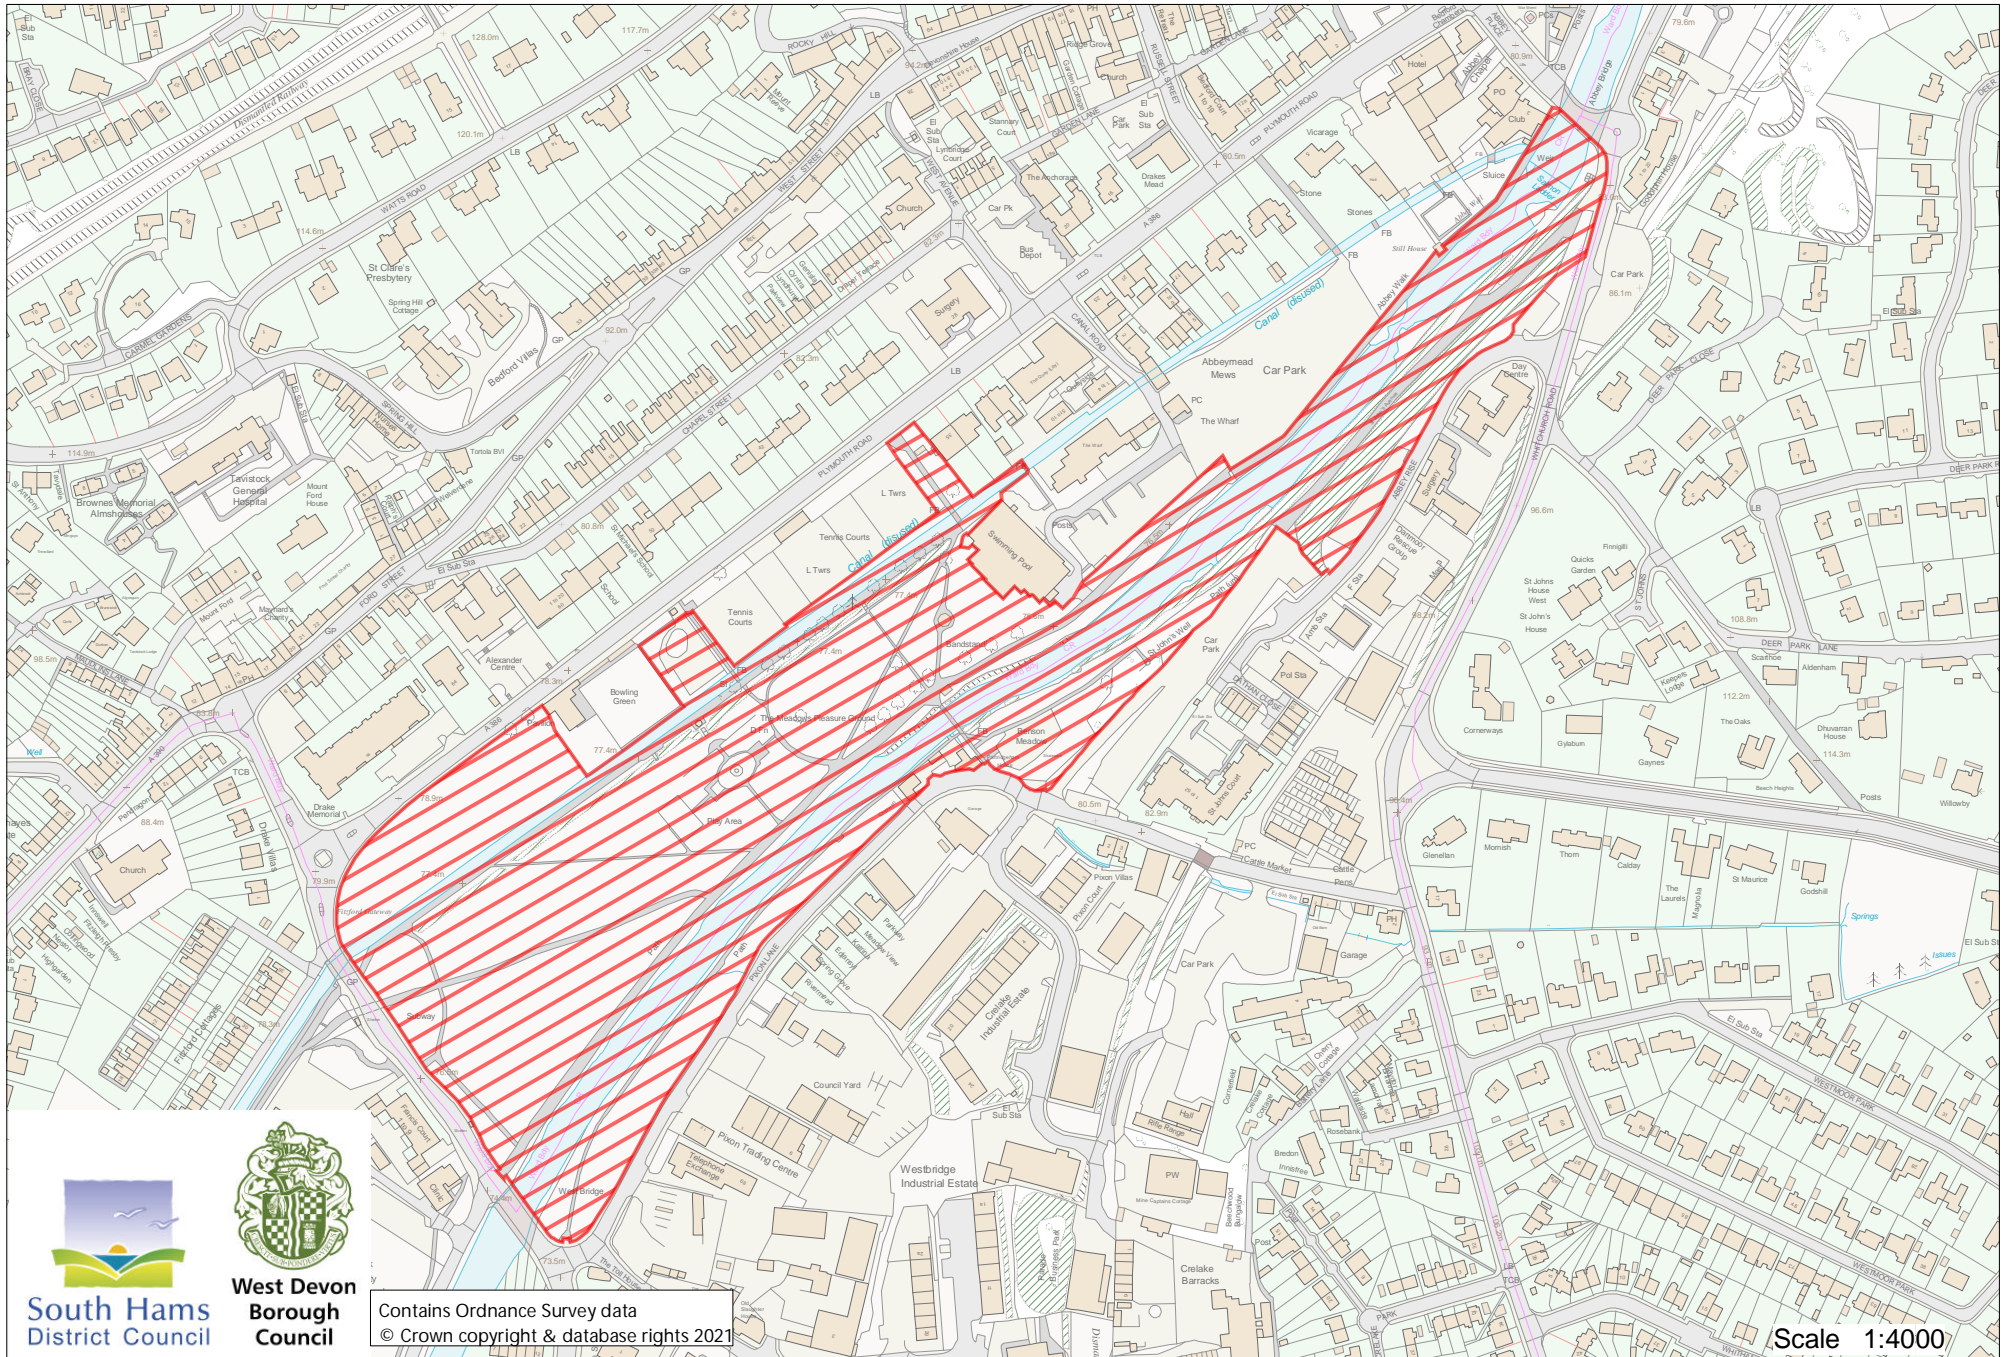

Proposed PSPO area – Alcohol & Anti-Social Behaviour – August 2021

Contains Ordnance Survey data
© Crown copyright & database rights 2021

Scale 1:4000